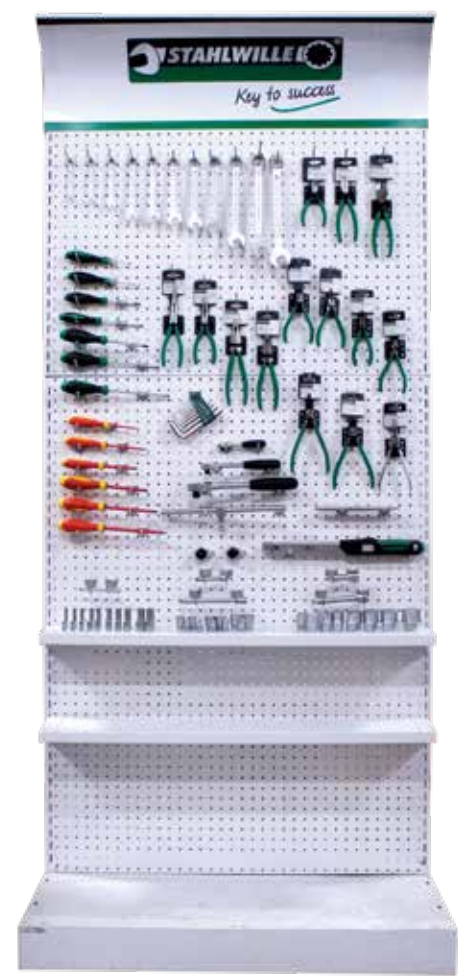

STAND 1

CODE	DESCRIPTION	QTY
STW46653002	SCREWDRIVER S/WILLE VDE 4665 PH2	1
STW46653003	SCREWDRIVER S/WILLE VDE 4665 3 PH3	1
STW96431501	ALLENKEY S/WILLE SET 10760CV/9PC	1
STW64016180	PLIER S/WILLE COMB 6501 180 POL	1
STW64016200	PLIER S/WILLE COMB 6501 200 POL	1
STW65296160	6529 LONG NOSE PLIER 160MM	1
STW65296200	6529 LONG NOSE PLIER 200MM	1
STW67006160	PLIER S/WILLE S/CUTTER L/D 6600 160MM	1
STW67026200	PLIER S/WILLE S/CUTTER H/D 6602 200 POL	1
STW64436001	PLIER S/WILLE C/CLIP I/S 6543 140MM J1	1
STW64446011	PLIER S/WILLE C/CLIP I/B 6544 130MM J11	1
STW64456001	PLIER S/WILLE C/CLIP O/S 6545 140MM A1	1
STW66466011	PLIER S/WILLE C/CLIP O/S 125MM	1
STW58250005	INSERT TOOL S/WILLE RATCHET 3/8DR 735/5	1
STW58250020	INSERT TOOL S/WILLE RATCHET 1/2DR 735/20	1
STW50181010	WRENCH S/WILLE TORQUE 730N 20-100NM	1