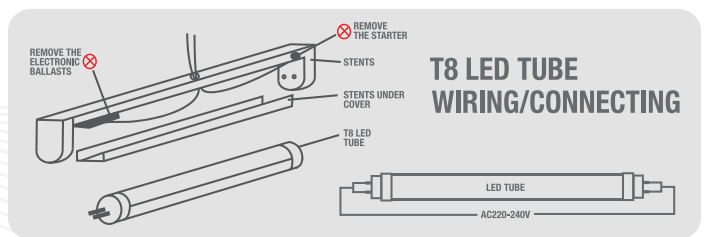

TUBE LED LAMP RANGE

PRODUCT CODE	WATT	DESCRIPTION	ITEM BARCODE	COLOUR	LUMENS	LED TYPE	BEAM ANGLE	WARRANTY
LM023	12W	T8 LED 0.6M TUBE LAMP	6009880343522	4000K COOL WHITE	1000LM	SMD2835	120°	3 YEAR
LM024	24W	T8 LED 1.2M TUBE LAMP	6009880343539	4000K COOL WHITE	2000LM	SMD2835	120°	3 YEAR