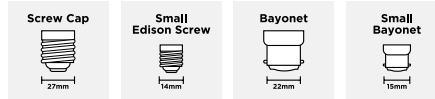

LITEMATE offers high quality LED lighting perfect to illuminate both businesses and homes alike. We offer a wide range of LED lightbulbs for all your lighting solutions. **LITEMATE** is the ideal cost-effective lighting solution.

LITEMATE offers 85% energy saving with a lifespan of 50 000 hours. Available for indoor and exterior use.

Our range is RoHS approved and includes a 5-year warranty.

Ever changing technology in LED lighting is paving the way to new and exciting opportunities. Litemate SMARTHOME WIFI LED can enhance each room in your home or office. Create lighting pre-sets for special mood lighting. All of these lighting pre-sets can be instantly and remotely activated using smart Android and IOS devices greatly increasing home security.

Other Litemate SMARTHOME LED Lamps include 3 in 1 Colour Changing, Dimmable, Rechargeable, Motion Sensor Activation and Day/Night Sensor Activation Technology.

Our lamps LED lamps offer high lumen output, energy efficiencies of up to 90% with a 3 year 30 000 hour lifespan and warranty. Our LED lamps are also environmentally friendly, Rohs compliant and contain no mercury, lead or other hazardous materials.

DO YOU NEED A NEW LIGHTBULB?

STEP 1 Know what **fit** you need

Bulb Fitting Guide

STEP 2 For brightness pick **Lumens** not Watts

Brightness of light is measured in Lumens (lm) **Look out for this on the box**