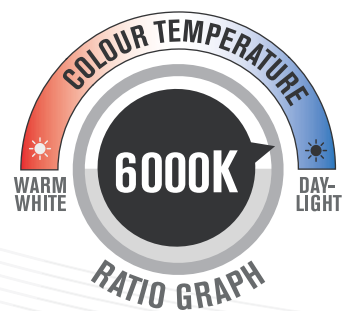

DAYLIGHT

Daylight is ideal for areas such as the bathroom and garage that require bright and white light.