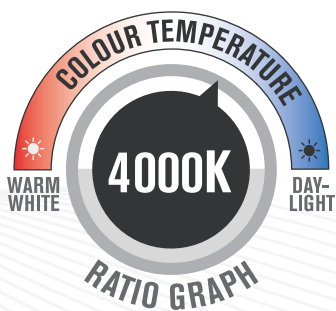

COOL WHITE

Cool white is ideal for kitchen or homely settings. Providing enough light with a warmer feel.