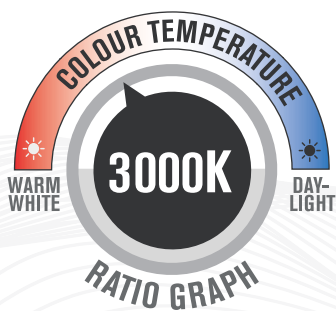

HOW TO CHOOSE THE RIGHT COLOUR GLOBE

Comparing the wattage or lumens will help determine the brightness of the desired globe. Choosing between warm and cool lighting is also important based on the rooms they are meant for.

Globe colours are available in warm white, cool white and daylight. The wattage will indicate the energy consumption of the globe and the lumens will indicate the brightness of the globe.

Warm white is best suited for areas like the bedroom and the living room where it is ideal to relax. Cool white is recommended for kitchen and office use. Daylight is ideal for areas such as bathrooms and the garage.

WARM WHITE

Warm whites are perfect for bedrooms and living rooms as they are less harsh and create a relaxing ambience.